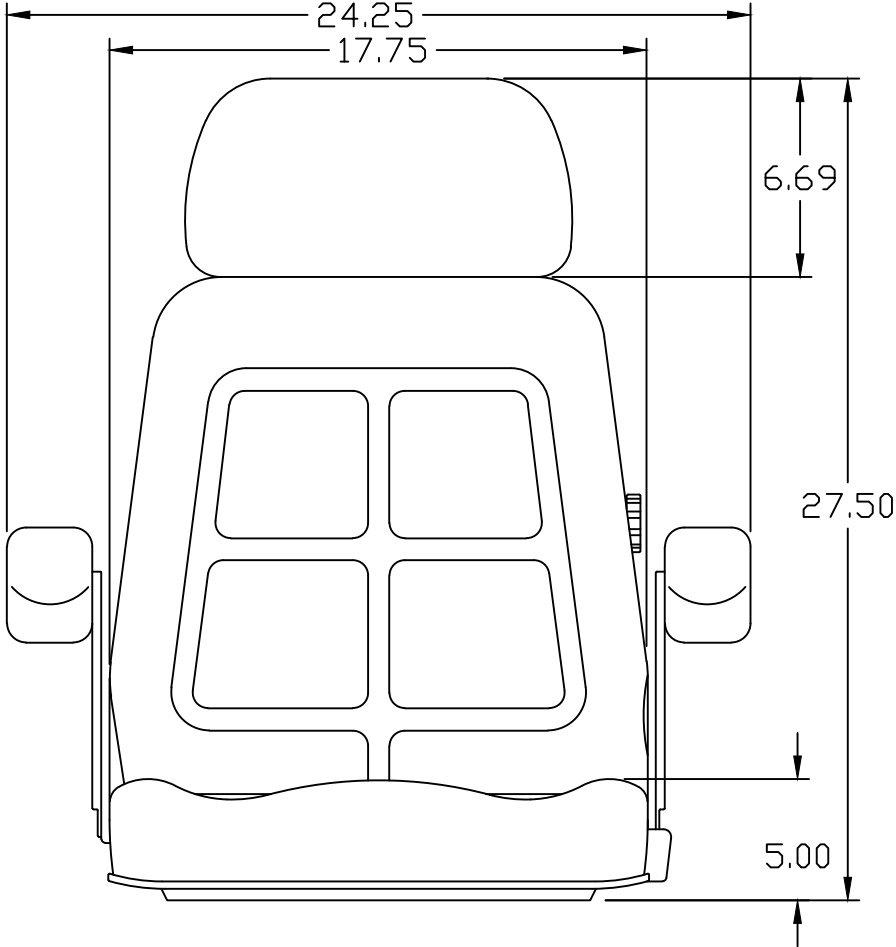

KM 235 Uni Pro

Front View

Side View