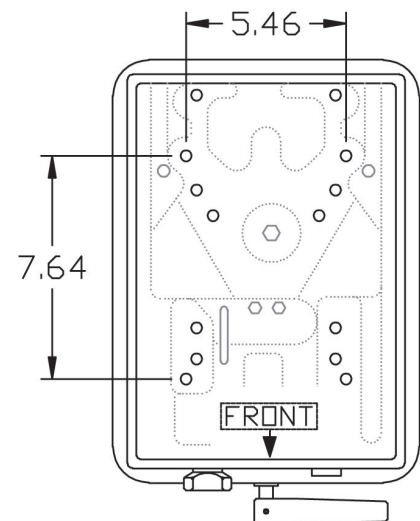

KM Compact

Mechanical Suspension

Mechanical Suspension
PN: 6086

Compact mechanical suspension with heavy-duty shock absorber

Rubber molded suspension cover keeps suspension free of dirt and dust

Base width of 8.85"

BOTTOM VIEW

- Ideal for smaller utility tractors
- 3.13" suspension travel
- Easy to operate ride control
- 9" maximum height
- Weight and height adjustment
- 7.08" side-to-side and 8.75" front-to-back