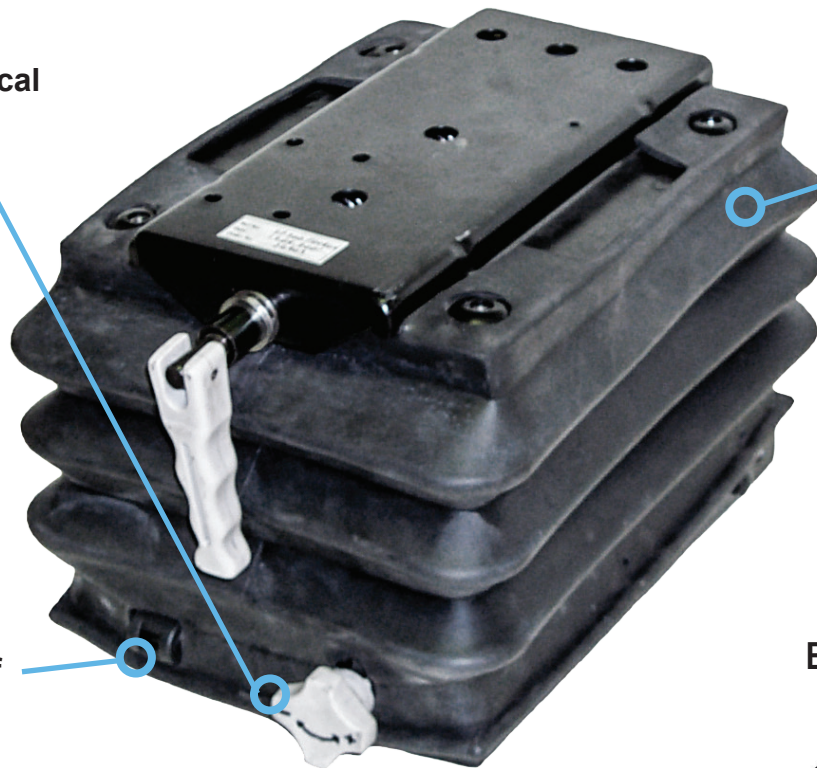

KM Compact

Mechanical Suspension

Mechanical Suspension
PN: 6086

Compact mechanical suspension with heavy-duty shock absorber

Rubber molded suspension cover keeps suspension free of dirt and dust

Base width of 8.85"

BOTTOM VIEW

- Ideal for smaller utility tractors
- 3.13" suspension travel
- Easy to operate ride control
- 9" maximum height
- Weight and height adjustment
- 7.08" side-to-side and 8.75" front-to-back