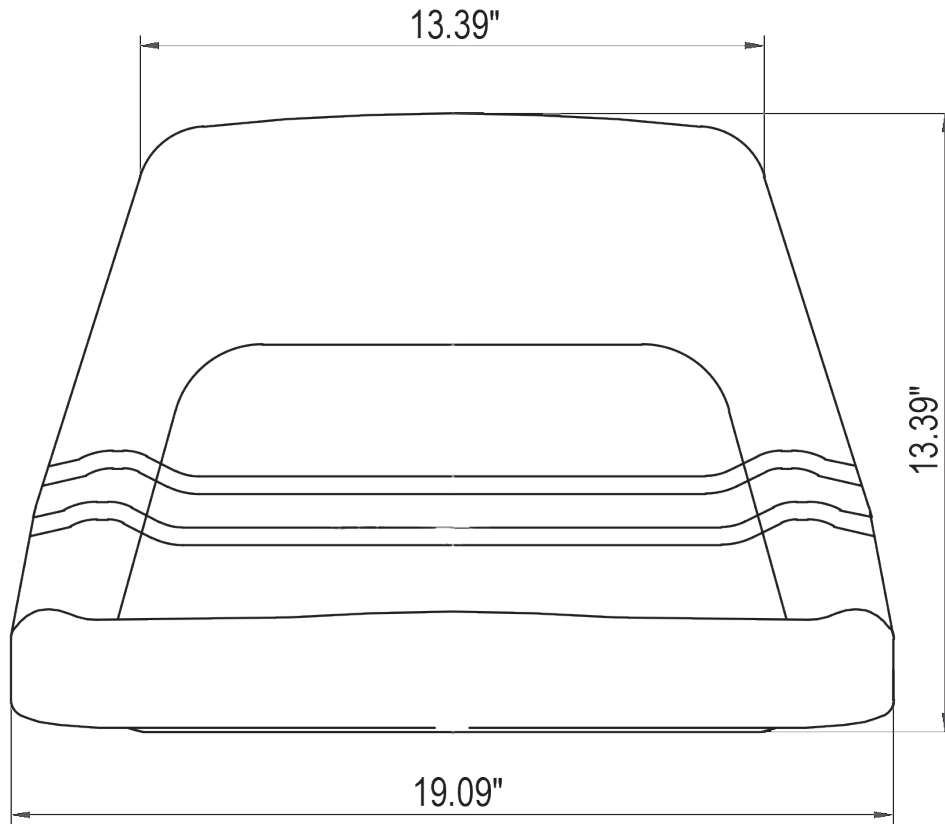

KM 105 Uni Pro Bucket Seat

Front View

Side View