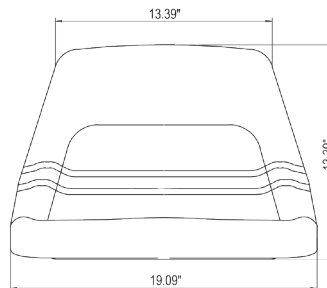

APPLICATIONS

Lawn Mowers

Forklifts

Skid Steers

Also: Lawn and Garden Tractors

Mounting patterns include (W x L):

- 6" x 5"
- 7.5" x 7"
- 8.125" x 1.25"
- 8.125" x 3"
- 8.125" x 3.75"
- 8.125" x 4.25"
- 8.125" x 5"
- 8.125" x 5.825"
- 8.125" x 7"

FRONT VIEW

SIDE VIEW

- High-back seat
- Seat dimensions: 19.3" x 13.4" x 13.8" (W x H x D)
- Universal threaded mounting patterns