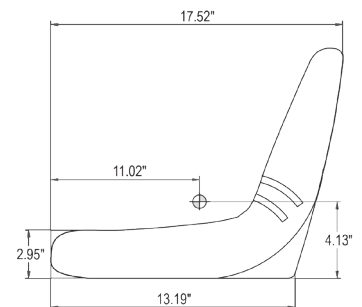

APPLICATIONS

Lawn Mowers

Forklifts

Skid Steers

Also: Lawn and Garden Tractors

Mounting patterns include (W x L):

- 6" x 5"
- 7.5" x 7"
- 8.125" x 1.25"
- 8.125" x 3"
- 8.125" x 3.75"
- 8.125" x 4.25"
- 8.125" x 5"
- 8.125" x 5.825"
- 8.125" x 7"

FRONT VIEW

SIDE VIEW

- High-back seat
- Seat dimensions: 19.3" x 13.4" x 13.8" (W x H x D)
- Universal threaded mounting patterns