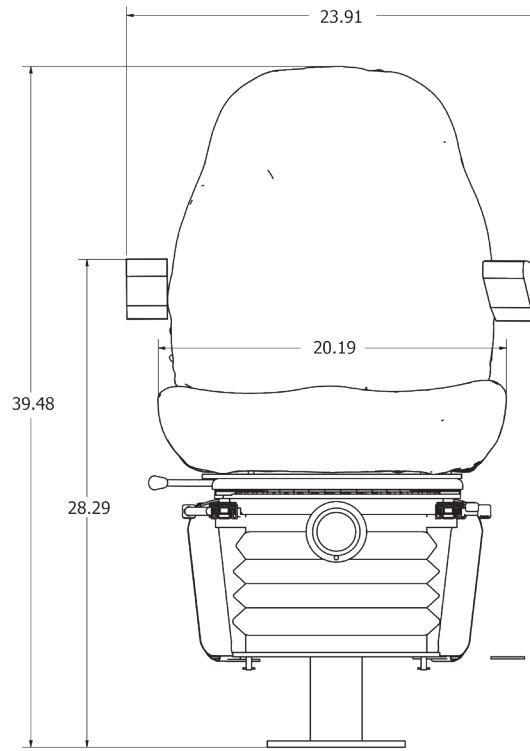

JD 310 Series Backhoe Seat

Front View

Side View