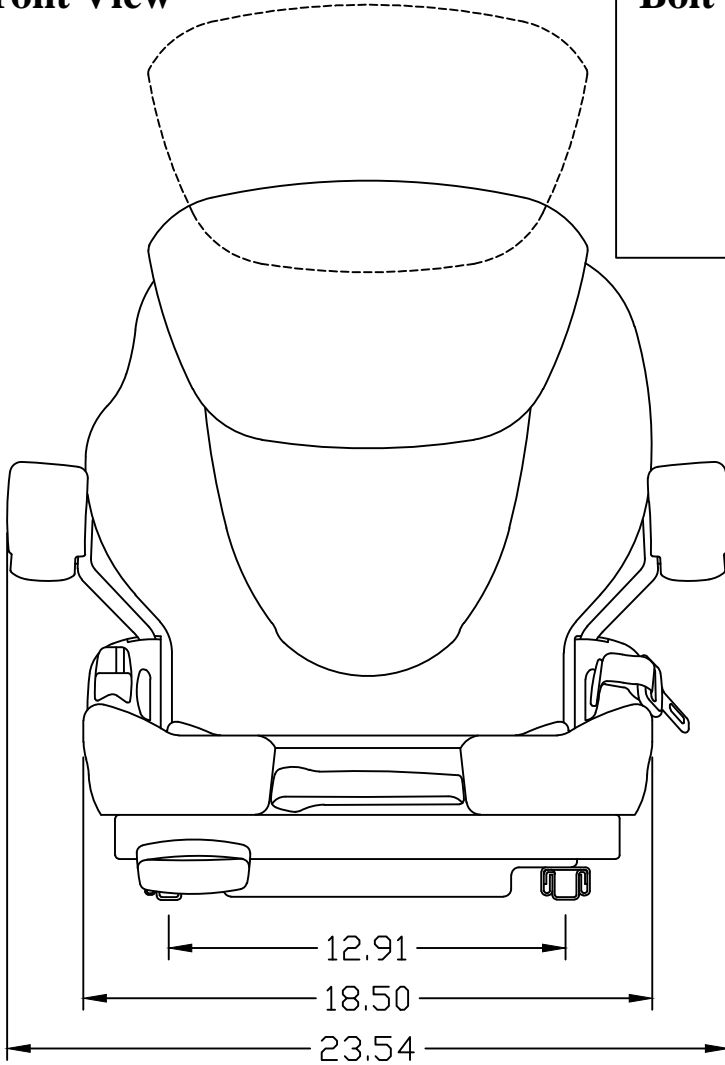

KM 136 Uni Pro

Front View

Bolt Pattern

Side View

*Drawings show optional headrest, armrests and seat belt.