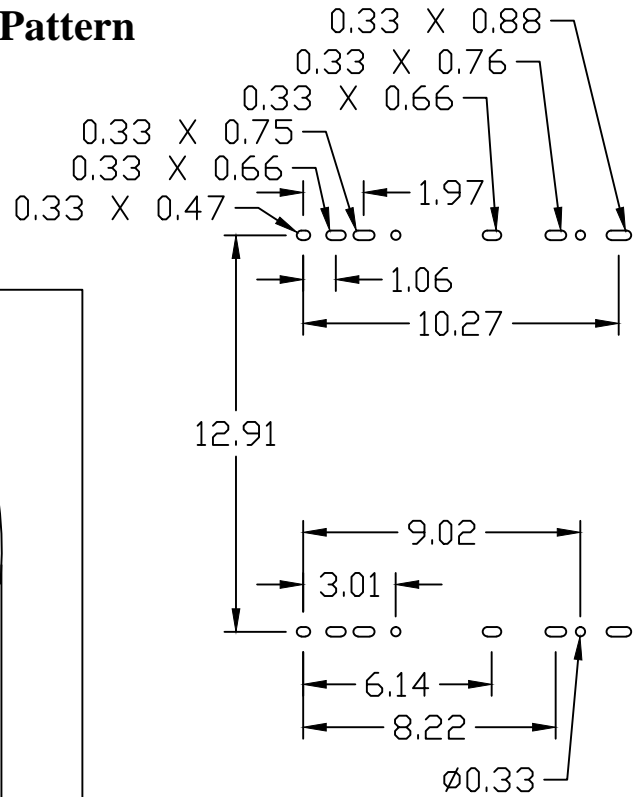

KM 136 Uni Pro

Front View

Bolt Pattern

Side View

*Drawings show optional headrest, armrests and seat belt.